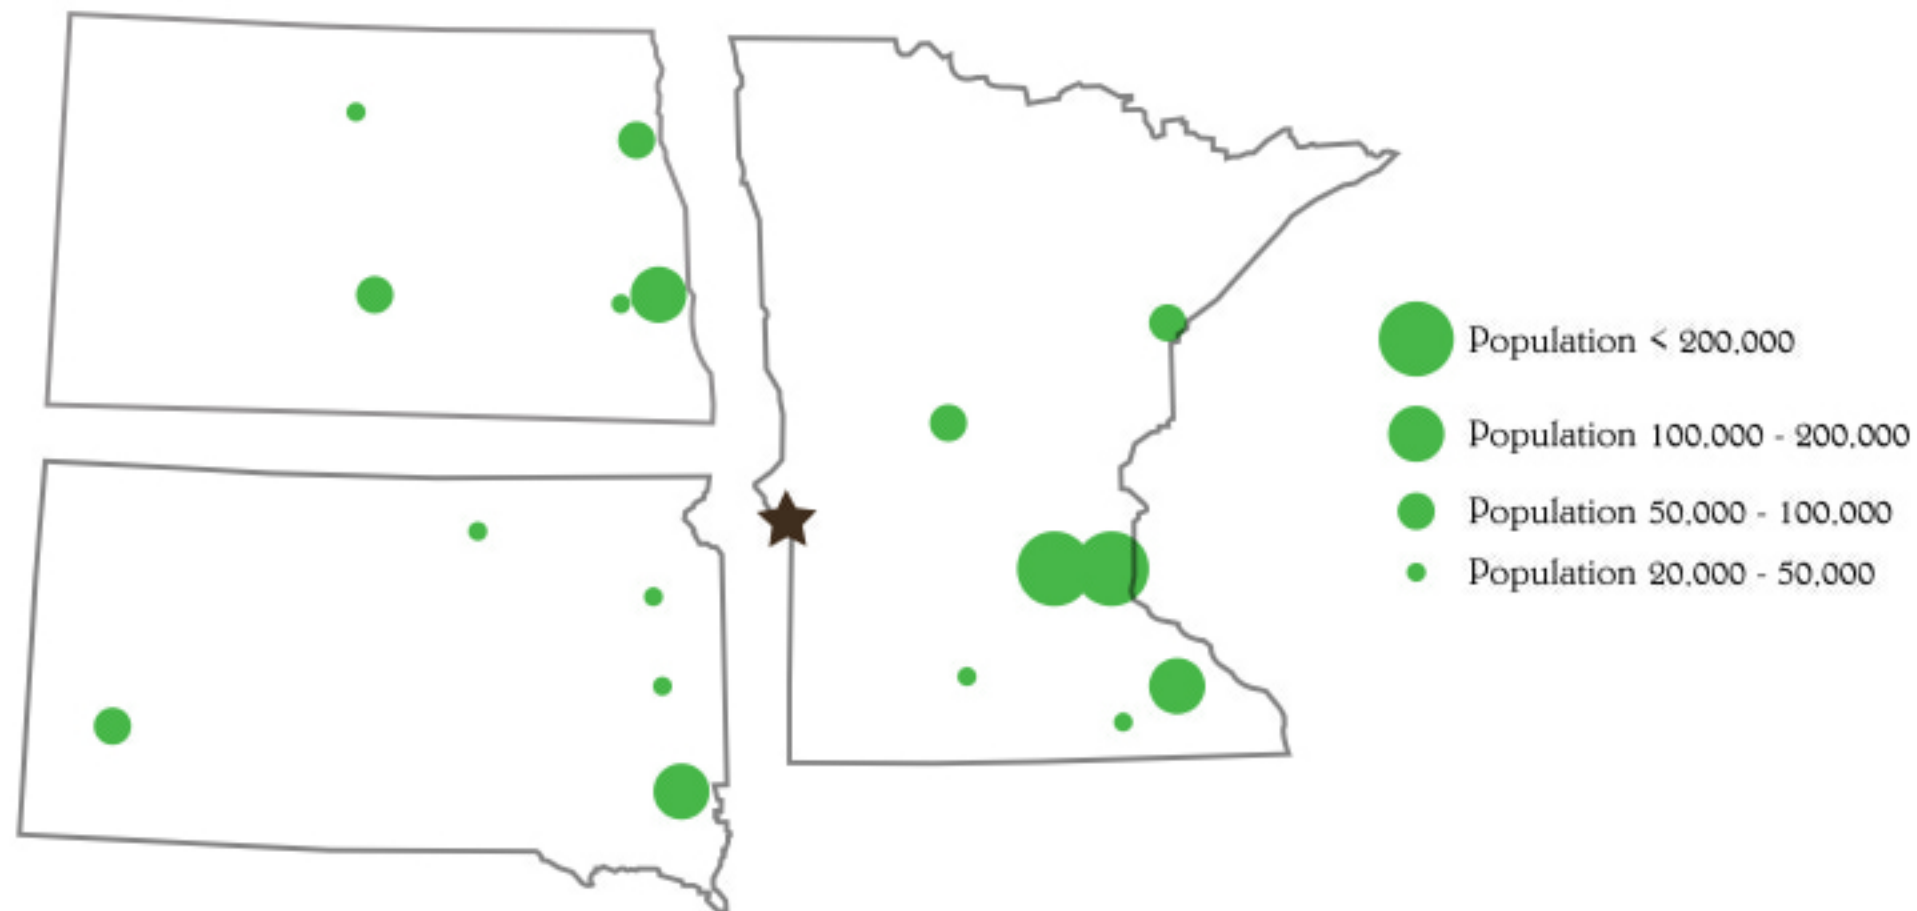

**South Dakota**

Six Wildlife Refuges  
 Fifty Seven State Parks

**Minnesota**

Thirteen Wildlife Reguges  
 Seventy Five State Parks

**North Dakota**

Eighteen Wildlife Regfuges  
 Eleven State Parks

Ortonville is surrounded by large metropolitan areas of larger than 20,000 people. This give the members of these urban areas a chance to visit and interact with nature while not having to take extreme measures on travel.